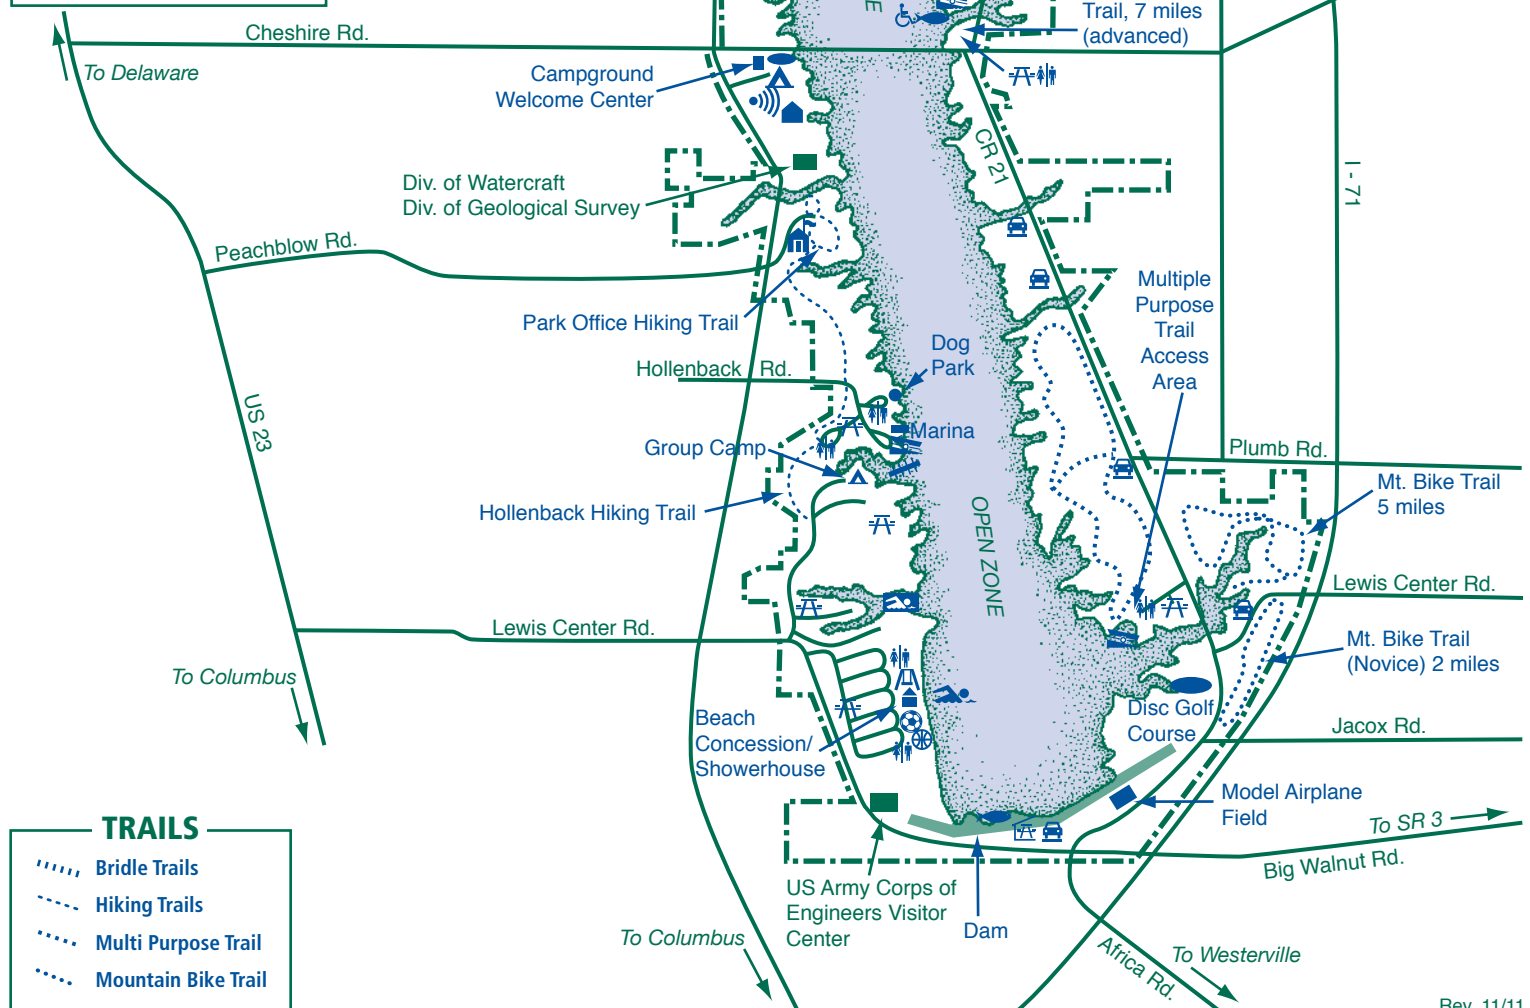

# Alum Creek State Park

3615 South Old State Road  
Delaware, Ohio 43015

(740) 548-4631 - Park Office  
(740) 548-4039 - Camp Office  
(740) 548-4509 - FAX

- LEGEND**
- Park Office
  - Nature Center
  - Picnic Area
  - Picnic Shelter
  - Latrine
  - Parking
  - Amphitheater
  - Boat Swim Area
  - Camping Area
  - Docks
  - Disc Golf
  - Fishing Access
  - Launch Ramp
  - Park Boundary
  - Playground
  - Soccer Field
  - Swimming Beach
  - Volleyball Court
  - Wheelchair Accessible

- TRAILS**
- Bridle Trails
  - Hiking Trails
  - Multi Purpose Trail
  - Mountain Bike Trail