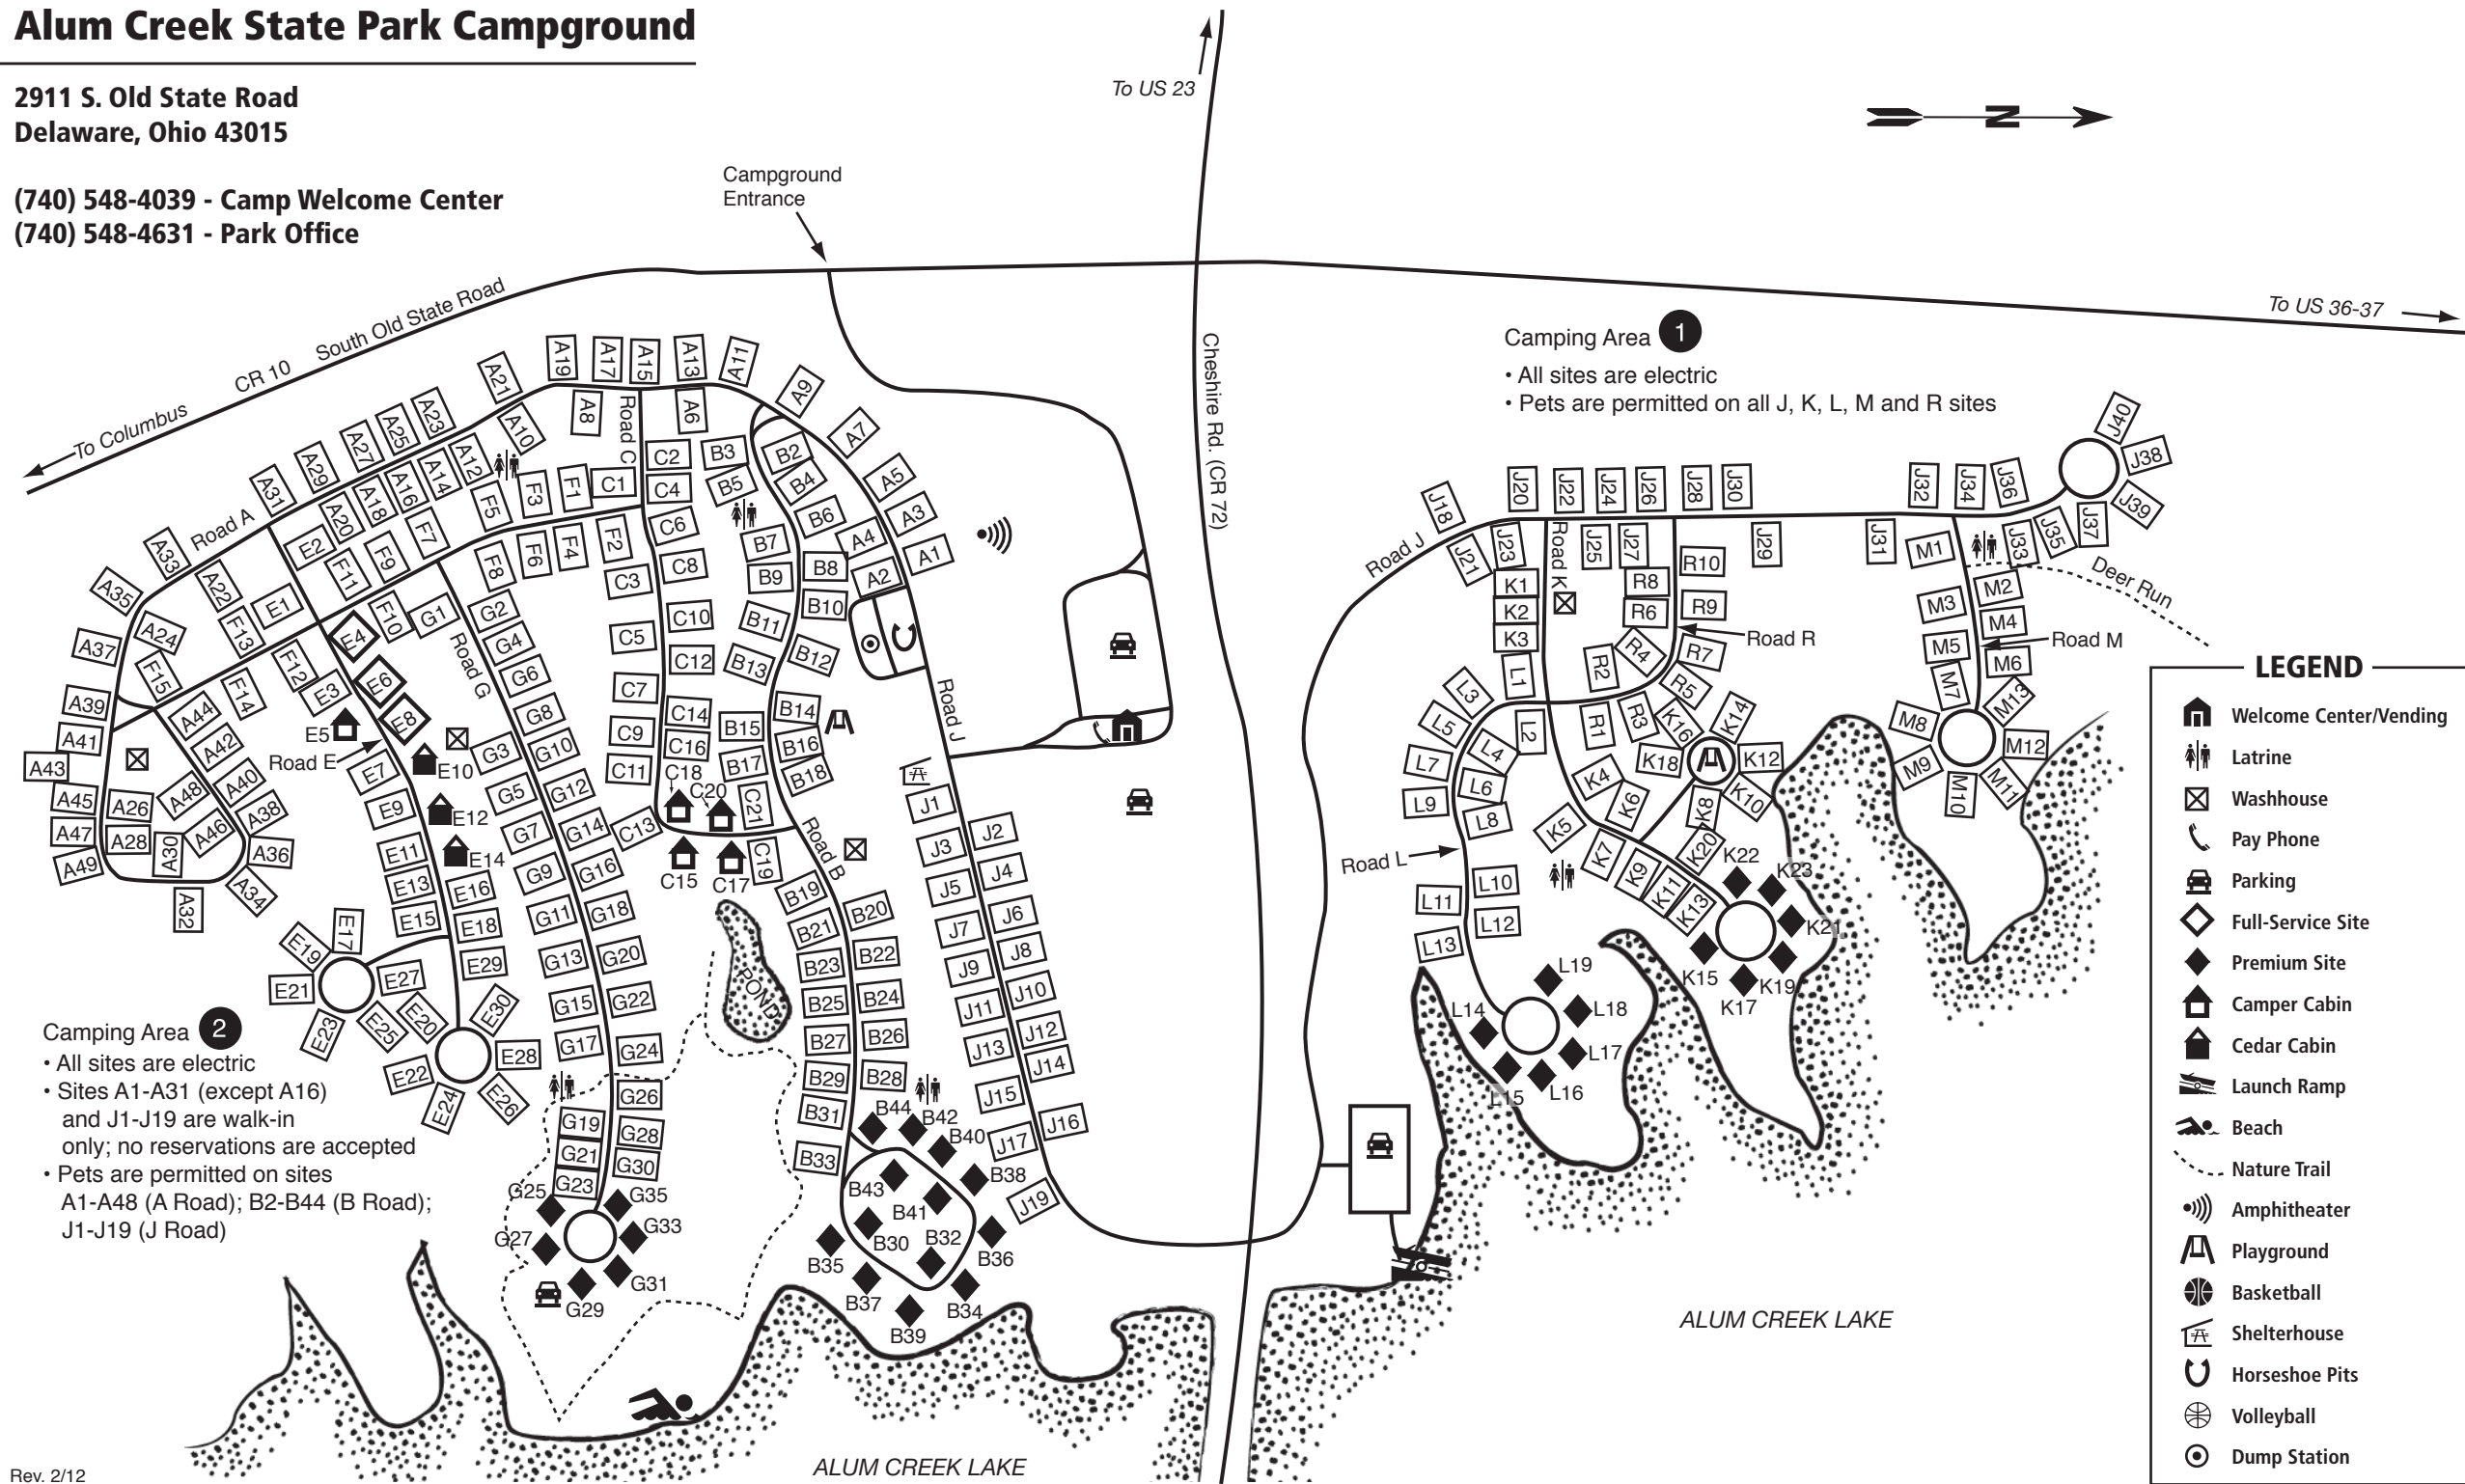

Alum Creek State Park Campground

2911 S. Old State Road
Delaware, Ohio 43015

(740) 548-4039 - Camp Welcome Center
(740) 548-4631 - Park Office

Camping Area 2

- All sites are electric
- Sites A1-A31 (except A16) and J1-J19 are walk-in only; no reservations are accepted
- Pets are permitted on sites A1-A48 (A Road); B2-B44 (B Road); J1-J19 (J Road)

Camping Area 1

- All sites are electric
- Pets are permitted on all J, K, L, M and R sites

LEGEND	
	Welcome Center/Vending
	Latrine
	Washhouse
	Pay Phone
	Parking
	Full-Service Site
	Premium Site
	Camper Cabin
	Cedar Cabin
	Launch Ramp
	Beach
	Nature Trail
	Amphitheater
	Playground
	Basketball
	Shelterhouse
	Horseshoe Pits
	Volleyball
	Dump Station